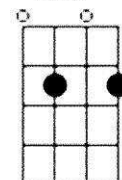

I'm Not Sayin'

Gordon Lightfoot

II-65

D G Dmaj7 G – Dmaj7
I'm not sayin' that I love you,
G Dmaj7-G D
I'm not sayin' that I'll care if you love me.

G6 A
I'm not sayin' that I'll care,
G6 A D
I'm not sayin' I'll be there when you want me.

D G Dmaj7-G-Dmaj7
I can't give my heart to you.
G Dmaj7-G D
Or tell you that I'll sing your name up to the sky.

G6 A
I can't lay the promise down
G6 A D
That I'll always be around when you need me.

D9 G6 A D
Now I may not be alone each time you see me,
G6 A D
Along the sweet or in a small I.
G6 A D
But still I won't deny you or mistreat you,
E A-A7
Baby, if you'll let me have my way.

D G Dmaj7-G
I'm not sayin' I'll be sorry
Dmaj7 G Dmaj7-G D
For all the things that I might say that make you cry.
G6 A G6 A
I can't say I'll always do the things you want me to,
G6 A D
I'm not sayin' I'll be true, but I'll try.

D9 G6 A D
Now I may not be alone each time you see me,
G6 A D
Or show up when I promised that I would.
G6 A D
But still I won't deny you or mistreat you
E A-A7
Baby, if you love me like you should.
(repeat "I'm not sayin' I'll be sorry ...")

Dmaj7

G6

D9